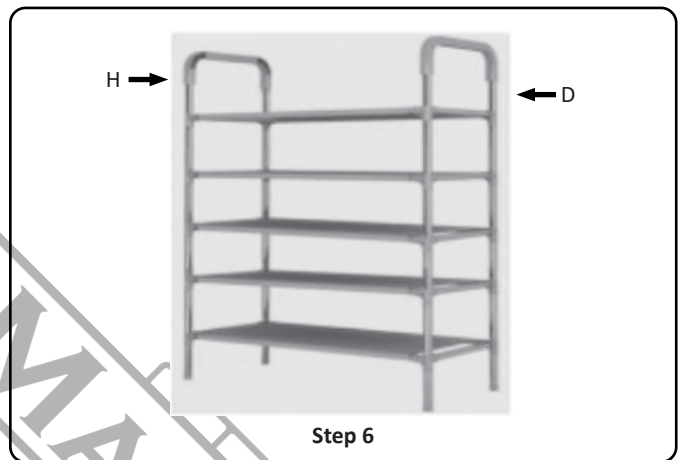

BORMANN
Elite