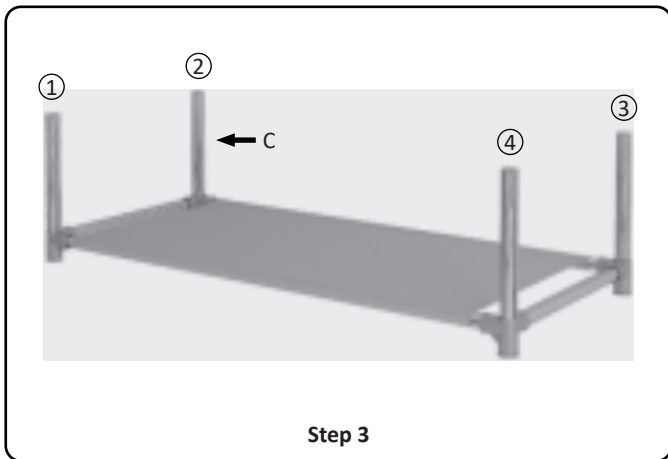

IMPORTANT INFORMATION

Attention: Read the instructions carefully before installing and using the product.

- Keep in mind that there are a few sharp edges on the steel tubes. Be careful not to get cut during assembly.
- Make sure that the product is assembled in accordance with the instructions.
- Before assembly, check to see whether there are any missing parts. Do not attempt to assemble the product if any part is missing.
- At the end of the assembly process, ensure that all parts have been assembled correctly.

TECHNICAL DATA

- Shoes rack with 5 shelves
- Metal frame
- Grey fabric
- Dimensions: 58 x 28 x 98 cm

ACCESSORIES

Accessory	Quantity	Appearance
A	10	
B	10	
C	16	
D	8	
E	4	
F	5	
G	20	
H	2	

ASSEMBLY INSTRUCTIONS

ΤΕΧΝΙΚΑ ΧΑΡΑΚΤΗΡΙΣΤΙΚΑ

- Παπουτσοθήκη με 5 ράφια
- Μεταλλικός σκελετός
- Γκρι ύφασμα
- Διαστάσεις: 58 x 28 x 98 cm

ΕΞΑΡΤΗΜΑΤΑ

Εξάρτημα	Ποσότητα	Απεικόνιση
A	10	
B	10	
C	16	
D	8	
E	4	
F	5	
G	20	
H	2	

ΟΔΗΓΙΕΣ ΣΥΝΑΡΜΟΛΟΓΗΣΗΣ