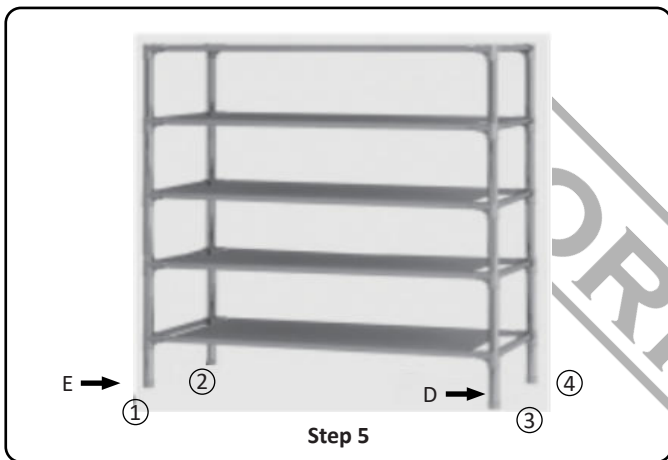

BORMANN
Elite