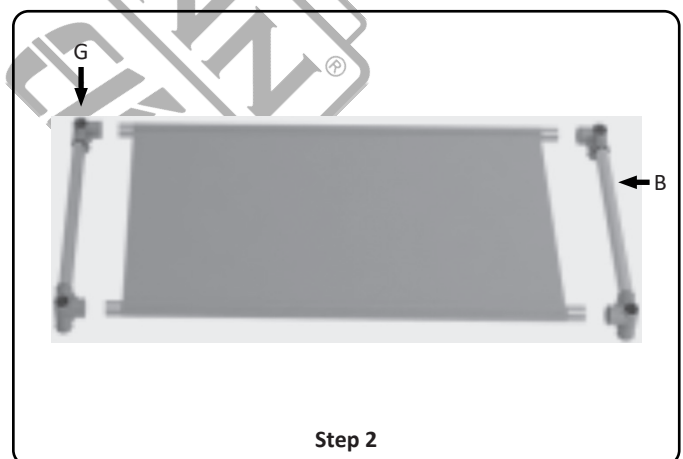

IMPORTANT INFORMATION

Attention: Read the instructions carefully before installing and using the product.

- Keep in mind that there are a few sharp edges on the steel tubes. Be careful not to get cut during assembly.
- Make sure that the product is assembled in accordance with the instructions.
- Before assembly, check to see whether there are any missing parts. Do not attempt to assemble the product if any part is missing.
- At the end of the assembly process, ensure that all parts have been assembled correctly.

TECHNICAL DATA

- Shoes rack with 5 shelves
- Metal frame
- Grey fabric
- Dimensions: 58 x 28 x 98 cm

ACCESSORIES

Accessory	Quantity	Appearance
A	10	
B	10	
C	16	
D	8	
E	4	
F	5	
G	20	
H	2	

ASSEMBLY INSTRUCTIONS

ΤΕΧΝΙΚΑ ΧΑΡΑΚΤΗΡΙΣΤΙΚΑ

- Παπουτσοθήκη με 5 ράφια
- Μεταλλικός σκελετός
- Γκρι ύφασμα
- Διαστάσεις: 58 x 28 x 98 cm

ΕΞΑΡΤΗΜΑΤΑ

Εξάρτημα	Ποσότητα	Απεικόνιση
A	10	
B	10	
C	16	
D	8	
E	4	
F	5	
G	20	
H	2	

ΟΔΗΓΙΕΣ ΣΥΝΑΡΜΟΛΟΓΗΣΗΣ