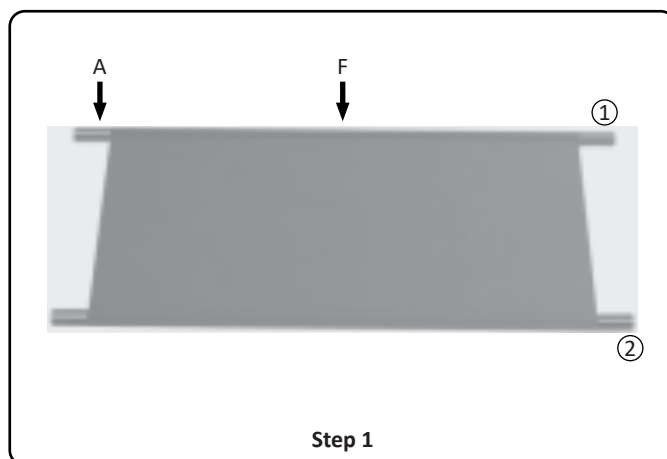

IMPORTANT INFORMATION

Attention: Read the instructions carefully before installing and using the product.

- Keep in mind that there are a few sharp edges on the steel tubes. Be careful not to get cut during assembly.
- Make sure that the product is assembled in accordance with the instructions.
- Before assembly, check to see whether there are any missing parts. Do not attempt to assemble the product if any part is missing.
- At the end of the assembly process, ensure that all parts have been assembled correctly.

TECHNICAL DATA

- Shoes rack with 5 shelves
- Metal frame
- Grey fabric
- Dimensions: 58 x 28 x 98 cm

ACCESSORIES

Accessory	Quantity	Appearance
A	10	
B	10	
C	16	
D	8	
E	4	
F	5	
G	20	
H	2	

ASSEMBLY INSTRUCTIONS

ΤΕΧΝΙΚΑ ΧΑΡΑΚΤΗΡΙΣΤΙΚΑ

- Παπουτσοθήκη με 5 ράφια
- Μεταλλικός σκελετός
- Γκρι ύφασμα
- Διαστάσεις: 58 x 28 x 98 cm

ΕΞΑΡΤΗΜΑΤΑ

Εξάρτημα	Ποσότητα	Απεικόνιση
A	10	
B	10	
C	16	
D	8	
E	4	
F	5	
G	20	
H	2	

ΟΔΗΓΙΕΣ ΣΥΝΑΡΜΟΛΟΓΗΣΗΣ