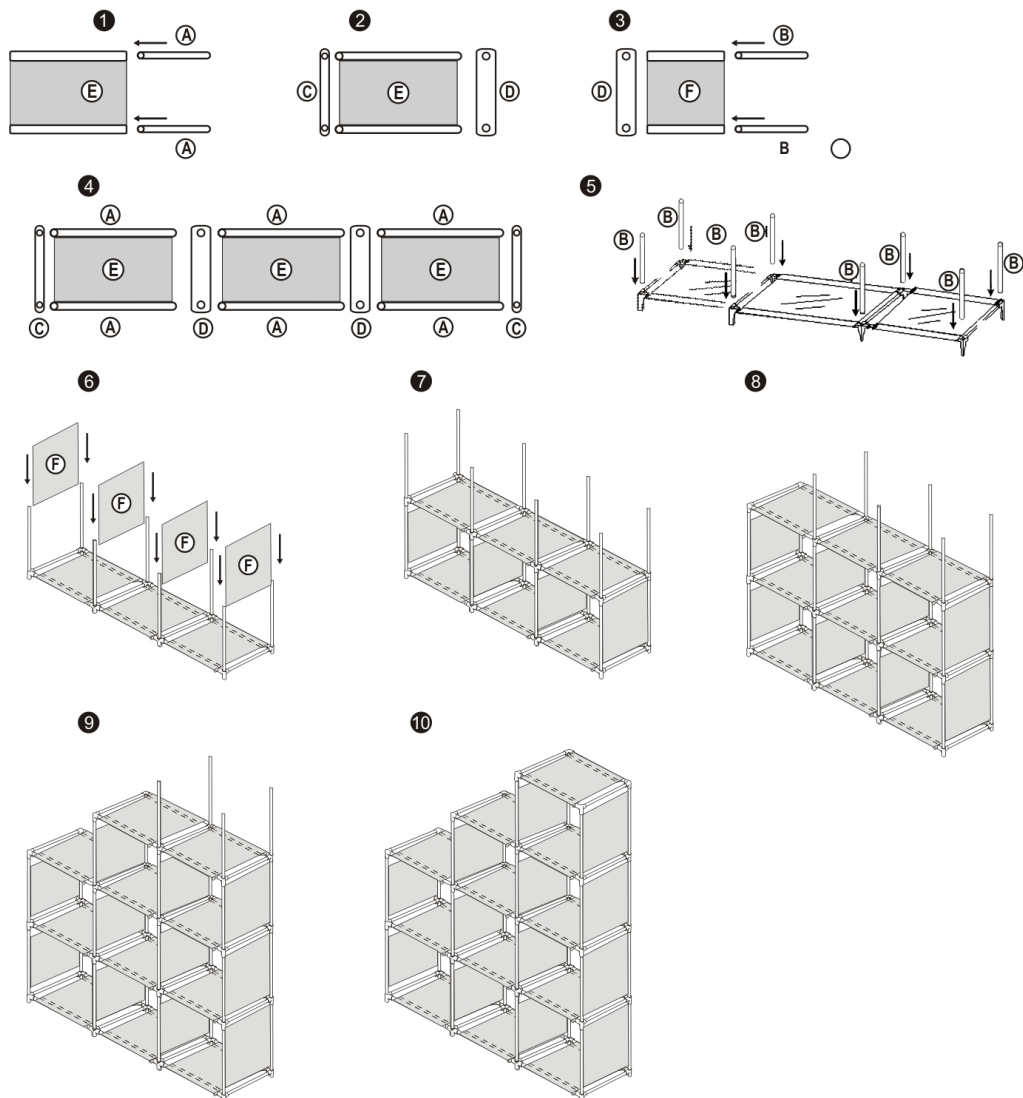

BORMANN[®]

Elite

Life in style.

BPC1510
075066

EN **IT**
EL

v2.2

WWW.NIKOLAOUTOOLS.COM

A
1.3x41.5CM 24PCS

B
1.3x30CM 26PCS

C
10PCS

D
10PCS

E
12PCS

F
12PCS

TECHNICAL DATA / DATI TECNICI / ΤΕΧΝΙΚΑ ΧΑΡΑΚΤΗΡΙΣΤΙΚΑ

EN

- Metal frame
- Dimensions: 125 x 30 x 125 cm
- Colour: Grey

IT

- Struttura in metallo
- Dimensioni: 125 x 30 x 125 cm
- Colore: Grigio

EL

- Μεταλλικός σκελετός
- Διαστάσεις: 125 x 30 x 125 cm
- Χρώμα: Γκρι

The instructions manual is also available in digital format on our website
www.nikolaoutools.com. Find it by entering the product code in the Search "Q" field.